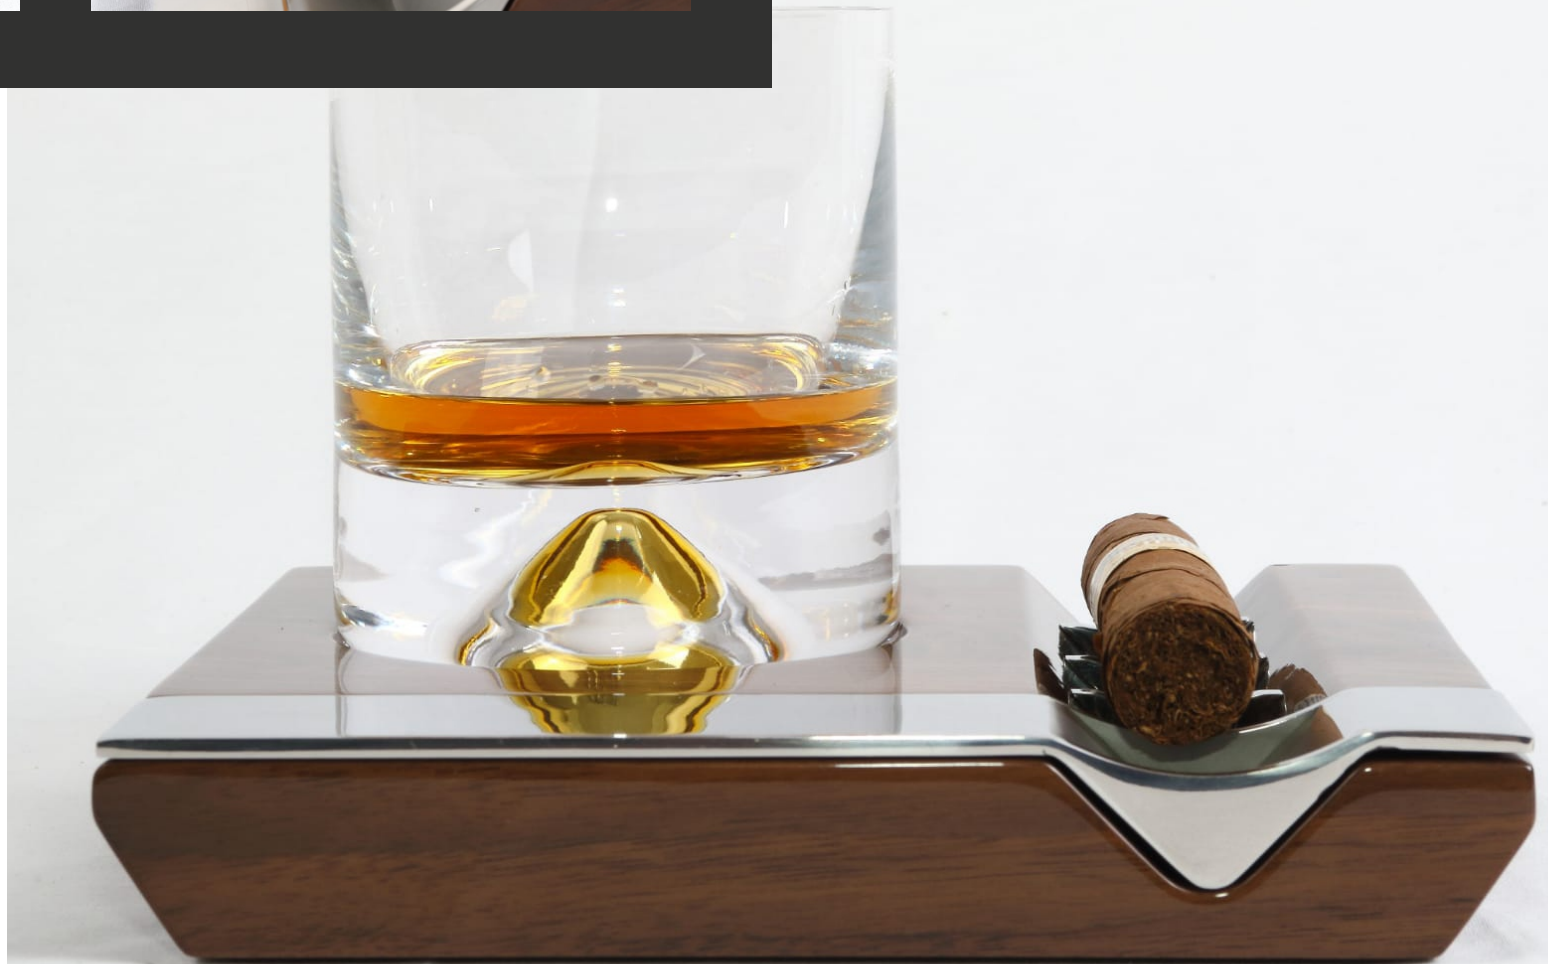

Personalization

Yes

Minimalist. It represents pure pleasure and magnificence in simplicity. The most distinctive feature of Royal is that it has an emotional character.

Read me and
go to page