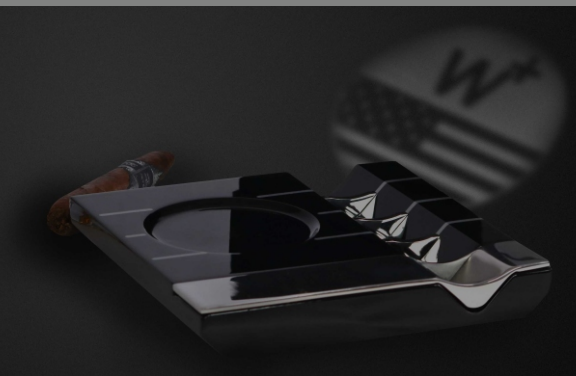

Size
7,8 in x 7,8 in x 1,2 in

Material
Beech

Personalization
Yes

Royal Dark

Royal Dark is a unique design for the most mysterious signs of the zodiac, reflecting your mysterious personality. Royal Dark represents calmness and solo warrior personality.

Read me and
go to page

YOUR PERSONALIZATION AREAS

You imagine, we create. We can fabricate personalized and custom-made products for you with our professional team in our shop. Our products are 100% handmade